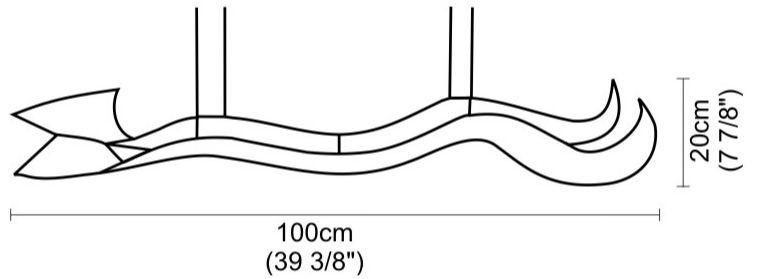

TEMPO PERSO SUSPENSION

D131229- _____

base number

1. To build a product code in our configurator select the specify button on the base model # product page
2. To build a manual product code on this datasheet choose from the options listed below in blue font and add the suffix to the base model #

GENERAL

Series: Tempo Perso

Brand: Knikerboker

Division: Design

Mounting Type: Suspension

Mounting Location: Ceiling

Subcategory: Pendant

PHYSICAL

Shape: Curves

Length (mm): 1000

Length (in): 39 ³/₈

Height (mm): 200

Height (in): 7 ⁷/₈

Light Distribution: Indirect

Fixture Finish: EWH / EBK / MAN / COF / PRD / SLF / GLF / CLF / BRL / EWS / EWG / EWC / EWR / EBS / EBG / EBC / EBC / EBB / MAS / MAD / MAC / MAB / COS / CGO / CCL / CBL / PRS / PRG / PRC / PRB

Fixture Material: Aluminum

Cable Details: 4 Steel Cables 2000mm / 78 3/4" - Silicon Cable 2000mm / 78 3/4"

ELECTRICAL

Lamp Type: LED

Total Output Wattage (W): 20

Dimming: Tri-Mode (Non-Dimming and Phase Dimming (120Vac only) and 0-10V Dimming)

Driver Included: Yes

Driver Location: Integrated

Driver Type: Constant Current - Universal

Driver Class: Class 2

Input Voltage (V): 120 - 277

Constant Current (MA): 250

Upon Request: 0-10Vdc dimming / Phase dimming @120Vac / 277Vac

LED

Number of LEDs: 2

Color Temperature (°K): 3000

Max. Delivered Lumen (lm): 2200

CRI: >85 CRI

Lamp Life (hrs): 50000

OPTICAL

RATINGS AND CERTIFICATIONS

Certified By: CSA Certified to UL and CSA Standards

IP rating: IP20